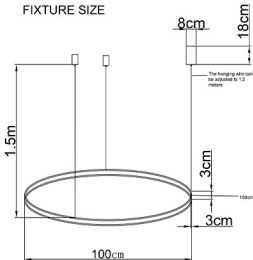

ENGLISH IP20

Specification of installation

In order to ensure safety use, please notice the following items:

- Read and understand the whole Specification.
- Suitable for the use of 220-240V and 50-60Hz.
- Must be installed on the fixed places and be checked annually
- Please wear gloves as instalment and avoid rot on the surface of plating.
- Please turn off the lighting source by soft cloth as cleaning prohibited to use of rotted detergent.
- Please connect with the local sales service center when there are any abnormality.

BASE SIZE:

FIXTURE SIZE

Product coding: FORTUNA SP88W LED