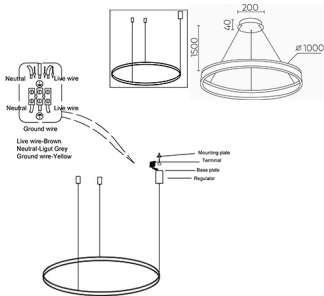

ENGLISH IP20

Specification of installation

In order to ensure safety use, please notice the following items:

- Read and understand the whole Specification.
- Suitable for the use of 220-240V and 50-60Hz.
- Must be installed on the fixed places and be checked annually
- Please wear gloves as instalment and avoid rot on the surface of plating.
- Please turn off the lighting source by soft cloth as cleaning prohibited to use of rotted detergent.
- Please connect with the local sales service center when there are any abnormality.

BASE SIZE:

FIXTURE SIZE

Product coding: FORTUNA SP88W LED